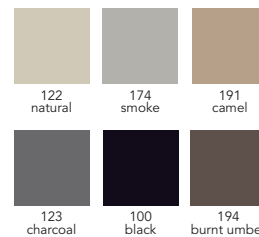

343 tanami

345 sonoran

341 mojave

340 gobi

342 arabian

Coordinating Roppe tile, tread and wall base colors:

122 natural

174 smoke

673
greige

193
black brown

110
brown

147
light brown

194
burnt umber

675
biscotti

639
beigewood

140
fawn

VINYL STAIR TREADS

100
black

123
charcoal

150
dark gray

177
steel blue

175
slate

114
lunar dust

178
pewter

174
smoke

193
black brown

110
brown

147
light brown

140
fawn

191
camel

169
hunter green

627
mariner