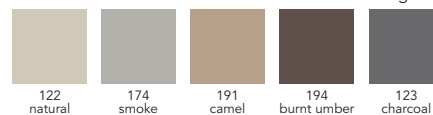

343 tanami

345 sonoran

341 mojave

340 gobi

342 arabian

Coordinating Roppe tile, tread and wall base colors:

122 natural

174 smoke

295 sydney

293 barcelona

296 vancouver

Coordinating Roppe tile, tread and wall base colors for Northern Parallels Travertine and Coastal shown at right:

122 natural

174 smoke

191 camel

194 burnt umber

673
greige

193
black brown

110
brown

147
light brown

194
burnt umber

675
biscotti

639
beigewood

140
fawn