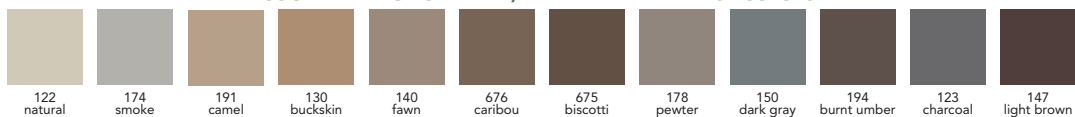

277 roasted sawcut oak

L 024 golden oak

035 bronzed oak

281 whitewashed oak

279 granite sawcut oak

L 026 gingered beech

L 040 limed gray oak

275 pewter cherry

L 042 voodoo beech

L 027 tigereye zebra

032 copper hickory

045 steely ash

L LOOSE-LAY OPTION
AVAILABLE
6"x 48"x 3/16" (5mm)
28 mil wear layer

COORDINATING ROPPE TILE, TREAD AND WALL BASE COLORS:

NORTHERN PARALLELS