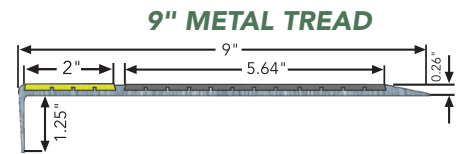

black - BLK

yellow - YLW

red - RED

blue - BLU

green - GRN

brown - BRN

gray - GRY

When safety and strength are most important, choose Roppe Metal Stair treads. Our treads have load bearing capabilities and are easy to install and maintain. Roppe Metal Stair Treads are ideal for installation indoors or outdoors over commercial and residential steps and landings.

ROPPE
Proven. Flooring. Experiences.

11" METAL TREAD

METAL TREADS

Durable Slip Resistance

Constructed of heat-treated exterior-grade aluminum 6063T3, with an epoxy filled face increases slip resistance and is resistant to marring, scratching and chipping.

Variety of Sizes Available

Stocked in 9" nominal depths and 36" and 48" lengths. 7-1/2" and 11" nominal depths available by special order.

Nosings Available

7" plate and 4" nosings are also available.

Single Price Point