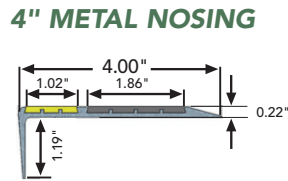

black - BLK

yellow - YLW

red - RED

blue - BLU

green - GRN

brown - BRN

gray - GRY

When safety and strength are most important, choose Roppe Metal Stair treads. Our treads have load bearing capabilities and are easy to install and maintain. Roppe Metal Stair Treads are ideal for installation indoors or outdoors over commercial and residential steps and landings.

ROPPE
Proven. Flooring. Experiences.

11" METAL TREAD

METAL TREADS

Durable Slip Resistance

Constructed of heat-treated exterior-grade aluminum 6063T3, with an epoxy filled face increases slip resistance and is resistant to marring, scratching and chipping.

Variety of Sizes Available

Stocked in 9" nominal depths and 36" and 48" lengths. 7-1/2" and 11" nominal depths available by special order.

Nosings Available

7" plate and 4" nosings are also available.

Single Price Point