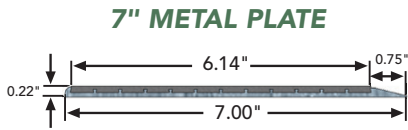

black - BLK

yellow - YLW

red - RED

blue - BLU

green - GRN

brown - BRN

gray - GRY

When safety and strength are most important, choose Roppe Metal Stair treads. Our treads have load bearing capabilities and are easy to install and maintain. Roppe Metal Stair Treads are ideal for installation indoors or outdoors over commercial and residential steps and landings.

ROPPE
Proven. Flooring. Experiences.

11" METAL TREAD

METAL TREADS

Durable Slip Resistance

Constructed of heat-treated exterior-grade aluminum 6063T3, with an epoxy filled face increases slip resistance and is resistant to marring, scratching and chipping.

Variety of Sizes Available

Stocked in 9" nominal depths and 36" and 48" lengths. 7-1/2" and 11" nominal depths available by special order.

Nosings Available

7" plate and 4" nosings are also available.

Single Price Point