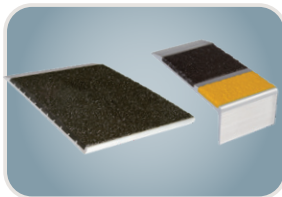

ROPPE
Proven. Flooring. Experiences.

11" METAL TREAD

METAL TREADS

Durable Slip Resistance

Constructed of heat-treated exterior-grade aluminum 6063T3, with an epoxy filled face increases slip resistance and is resistant to marring, scratching and chipping.

Meets ADA Guidelines

Made in the U.S.A. and meets ADA guidelines for the visually impaired when contrasting colors are selected.

Pre-Drilled Countersunk Holes

Factory pre-drilled and countersunk holes for a flush finish with mechanical fasteners.

Variety of Sizes Available

Stocked in 9" nominal depths and 36" and 48" lengths. 7-1/2" and 11" nominal depths available by special order.

Nosings Available

7" plate and 4" nosings are also available.

Single Price Point

All colors available at a Single Price Point. Available in seven (7) colorfast solid colors or two-color combinations. Custom color matching is available and ideal to show off school or corporate branding colors.