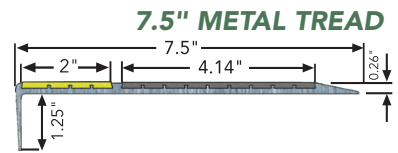

black - BLK

yellow - YLW

red - RED

blue - BLU

green - GRN

brown - BRN

gray - GRY

When safety and strength are most important, choose Roppe Metal Stair treads. Our treads have load bearing capabilities and are easy to install and maintain. Roppe Metal Stair Treads are ideal for installation indoors or outdoors over commercial and residential steps and landings.

ROPPE
Proven. Flooring. Experiences.

11" METAL TREAD

METAL TREADS

Durable Slip Resistance

Constructed of heat-treated exterior-grade aluminum 6063T3, with an epoxy filled face increases slip resistance and is resistant to marring, scratching and chipping.

Variety of Sizes Available

Stocked in 9" nominal depths and 36" and 48" lengths. 7-1/2" and 11" nominal depths available by special order.

Nosings Available

7" plate and 4" nosings are also available.

Single Price Point