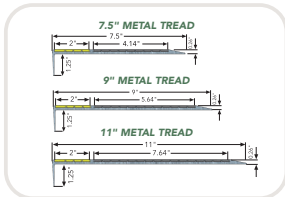

black - BLK

yellow - YLW

red - RED

blue - BLU

green - GRN

brown - BRN

gray - GRY

When safety and strength are most important, choose Roppe Metal Stair treads. Our treads have load bearing capabilities and are easy to install and maintain. Roppe Metal Stair Treads are ideal for installation indoors or outdoors over commercial and residential steps and landings.

ROPPE
Proven. Flooring. Experiences.

11" METAL TREAD

METAL TREADS

Durable Slip Resistance

Constructed of heat-treated exterior-grade aluminum 6063T3, with an epoxy filled face increases slip resistance and is resistant to marring, scratching and chipping.

Meets ADA Guidelines

Made in the U.S.A. and meets ADA guidelines for the visually impaired when contrasting colors are selected.

Pre-Drilled Countersunk Holes

Factory pre-drilled and countersunk holes for a flush finish with mechanical fasteners.

Variety of Sizes Available

Stocked in 9" nominal depths and 36" and 48" lengths. 7-1/2" and 11" nominal depths available by special order.

Nosings Available

7" plate and 4" nosings are also available.

Single Price Point