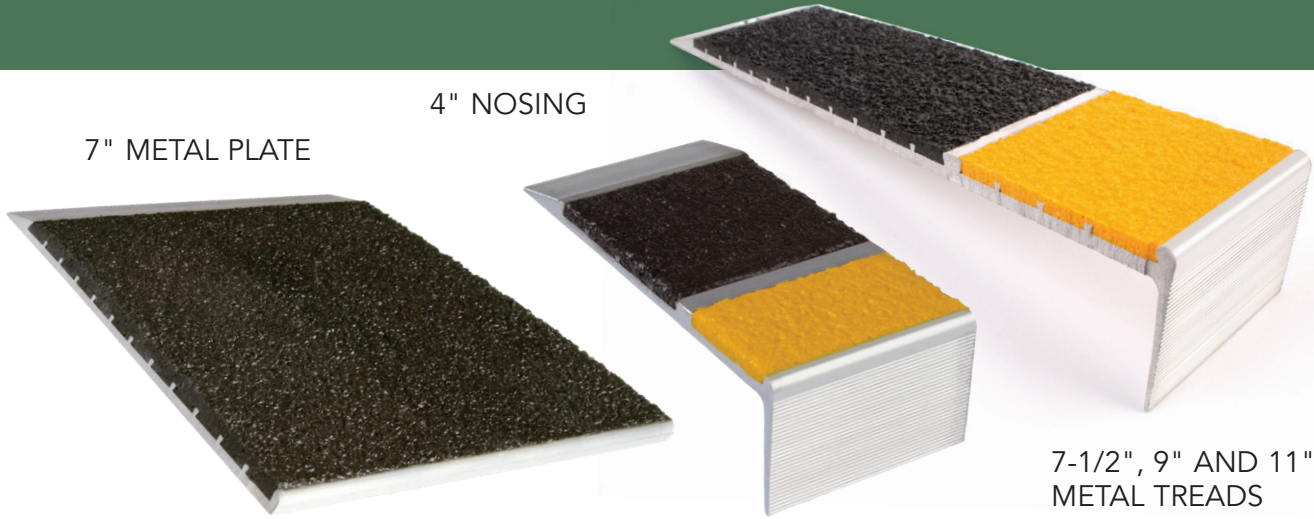

ROPPE.
Proven. Flooring. Experiences.

METAL TREADS

METAL TREADS

Constructed of heat-treated exterior-grade aluminum (6063T3), Roppe Metal Stair Treads are ideal for installation over both commercial and residential steps and landings.

black - BLK

yellow - YLW

red - RED

blue - BLU

green - GRN

brown - BRN

gray - GRY

When safety and strength are most important, choose Roppe Metal Stair treads. Our treads have load bearing capabilities and are easy to install and maintain. Roppe Metal Stair Treads are ideal for installation indoors or outdoors over commercial and residential steps and landings.

ROPPE
Proven. Flooring. Experiences.

11" METAL TREAD

METAL TREADS

Durable Slip Resistance

Constructed of heat-treated exterior-grade aluminum 6063T3, with an epoxy filled face increases slip resistance and is resistant to marring, scratching and chipping.

All colors available at a Single Price Point. Available in seven (7) colorfast solid colors or two-color combinations. Custom color matching is available and ideal to show off school or corporate branding colors.