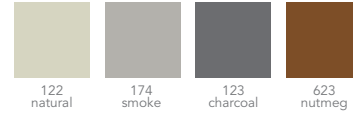

northern parallels

LUXURY VINYL TILE & PLANK

STONE COLLECTION

18" x 18" x 1/8" (3mm) / 28 MIL WEAR LAYER

288 pyrenees

286 alps

287 dolomites

Coordinating Roppe tile, tread and wall base colors:

122 natural

174 smoke

191 camel

MINI WOOD COLLECTION

12" x 24" x 1/8" (3mm) / 28 MIL WEAR LAYER

282 olympic

283 hunan

284 amazon

285 humboldt

Coordinating Roppe tile, tread and wall base colors:

122 natural

174 smoke

123 charcoal

623 nutmeg

DESERT COLLECTION

18" x 18" x 1/8" (3mm) / 28 MIL WEAR LAYER

344 kalahari

343 tanami

345 sonoran

341 mojave

340 gobi

342 arabian

Coordinating Roppe tile, tread and wall base colors:

122 natural