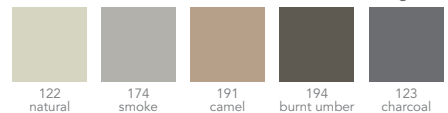

344 kalahari

343 tanami

345 sonoran

341 mojave

340 gobi

342 arabian

Coordinating Roppe tile, tread and wall base colors:

122 natural

295 sydney

293 barcelona

296 vancouver

Coordinating Roppe tile, tread and wall base colors for Northern Parallels Travertine and Coastal shown at right:

122 natural 174 smoke 191 camel 194 burnt umber 123 charcoal