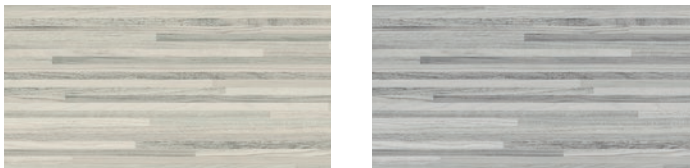

MINI WOOD COLLECTION

12" x 24" x 1/8" (3mm) / 28 MIL WEAR LAYER

282 olympic

283 hunan