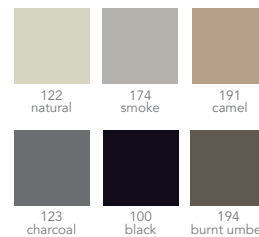

285 humboldt

Coordinating Roppe tile, tread and wall base colors:

122 natural

174 smoke

123 charcoal

623 nutmeg

DESERT COLLECTION

18" x 18" x 1/8" (3mm) / 28 MIL WEAR LAYER

344 kalahari

343 tanami

345 sonoran

341 mojave

340 gobi

342 arabian

Coordinating Roppe tile, tread and wall base colors:

122 natural

174 smoke

191 camel

123 charcoal

100 black

194 burnt umber

northern parallels

LUXURY VINYL TILE & PLANK

PREMIUM WOOD VINYL PLANK CHEVRON

295 sydney

293 barcelona

296 vancouver

Coordinating Roppe tile, tread and wall base colors for Northern Parallels Travertine and Coastal shown at right:

122 natural 174 smoke 191 camel 194 burnt umber 123 charcoal