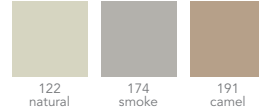

northern parallels

LUXURY VINYL TILE & PLANK

STONE COLLECTION

18" x 18" x 1/8" (3mm) / 28 MIL WEAR LAYER

288 pyrenees

286 alps

287 dolomites

Coordinating Roppe tile, tread and wall base colors:

122 natural

174 smoke

191 camel

MINI WOOD COLLECTION

12" x 24" x 1/8" (3mm) / 28 MIL WEAR LAYER

282 olympic

283 hunan

284 amazon

285 humboldt

Coordinating Roppe tile, tread and wall base colors:

122 natural

174 smoke

123 charcoal

623 nutmeg

DESERT COLLECTION

18" x 18" x 1/8" (3mm) / 28 MIL WEAR LAYER

344 kalahari

343 tanami

345 sonoran

341 mojave

340 gobi

342 arabian

Coordinating Roppe tile, tread and wall base colors:

122 natural