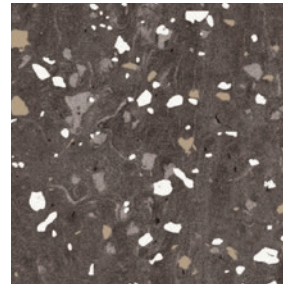

marble fiesta[®]
RUBBER TILE & TREAD

M401
camello

M404
niebla

M407
tierra

M408
marron

M409
oscuro

M410
marengo

M411
fiel

M413
amarillo