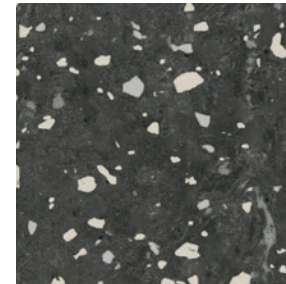

marble fiesta[®]
RUBBER TILE & TREAD

M401
camello

M404
niebla

M407
tierra

M408
marron

M409
oscuro

M410
marengo

M411
fiel

M413
amarillo