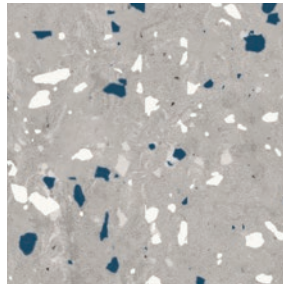

marble fiesta[®]
RUBBER TILE & TREAD

M401
camello

M404
niebla

M407
tierra

M408
marron

M409
oscuro

M410
marengo

M411
fiel

M413
amarillo