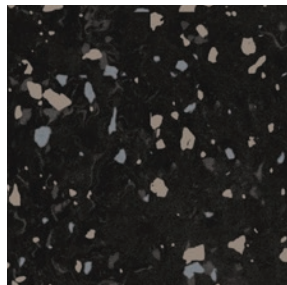

marble fiesta[®]
RUBBER TILE & TREAD

M401
camello

M404
niebla

M407
tierra

M408
marron

M409
oscuro

M410
marengo

M411
fiel

M413
amarillo