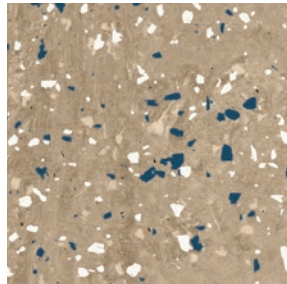

marble fiesta[®]
RUBBER TILE & TREAD

M401
camello

M404
niebla

M407
tierra

M408
marron

M409
oscuro

M410
marengo

M411
fiel

M413
amarillo