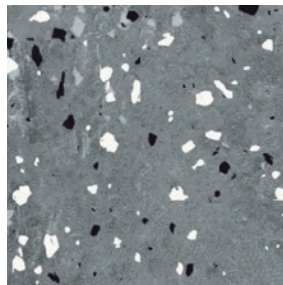

marble fiesta[®]
RUBBER TILE & TREAD

M401
camello

M404
niebla

M407
tierra

M408
marron

M409
oscuro

M410
marengo

M411
fiel

M413
amarillo